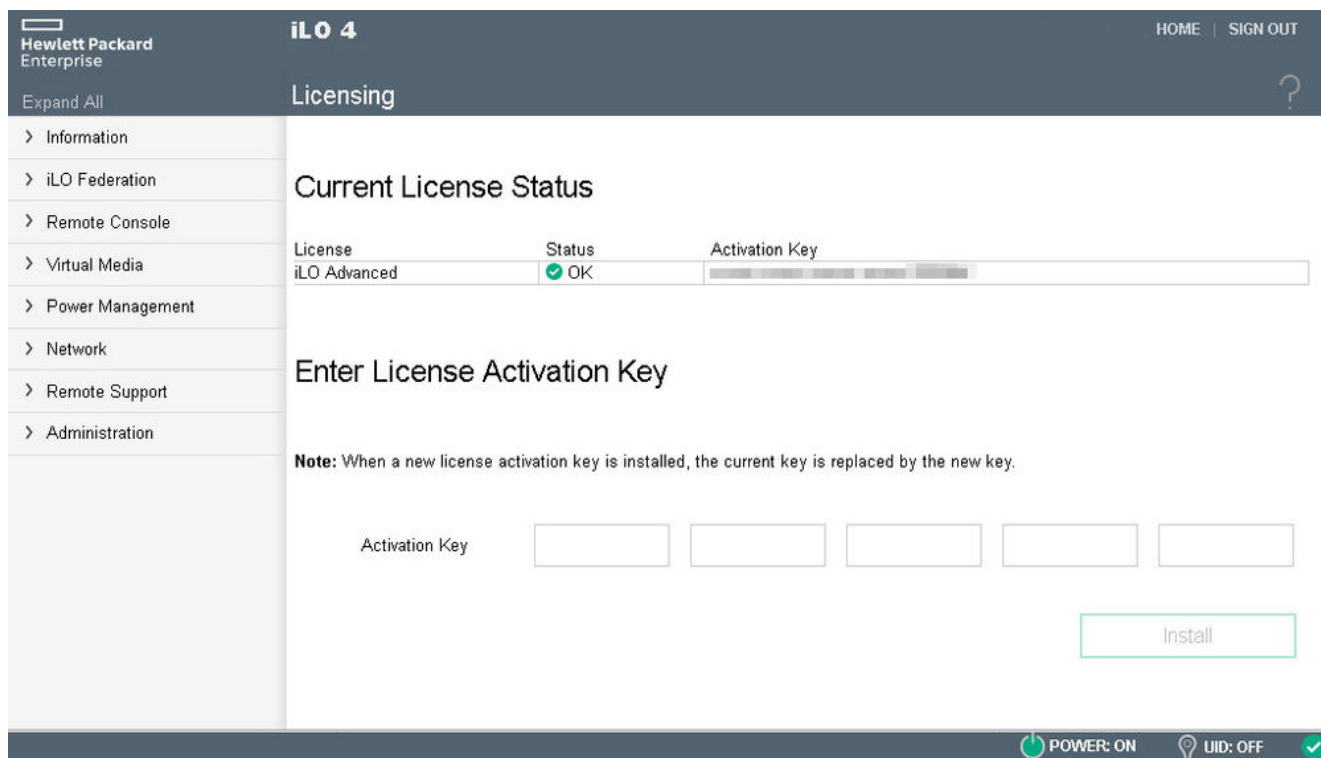

# H0 iLO License Activation Keys

As we all know, there are several types of License types and iLO versions;

**Versions :** iLO1 / iLO2 / iLO3 / iLO4 / iLO5

**License Types:** iLO Standard / iLO Essentials / iLO Advanced

*The below License keys will work on most of the HP Server systems (based on a trial mode)*

## **iLO Standard Trial License Key:**

34T6L-4C9PX-X8D9C-GYD26-8SQWM