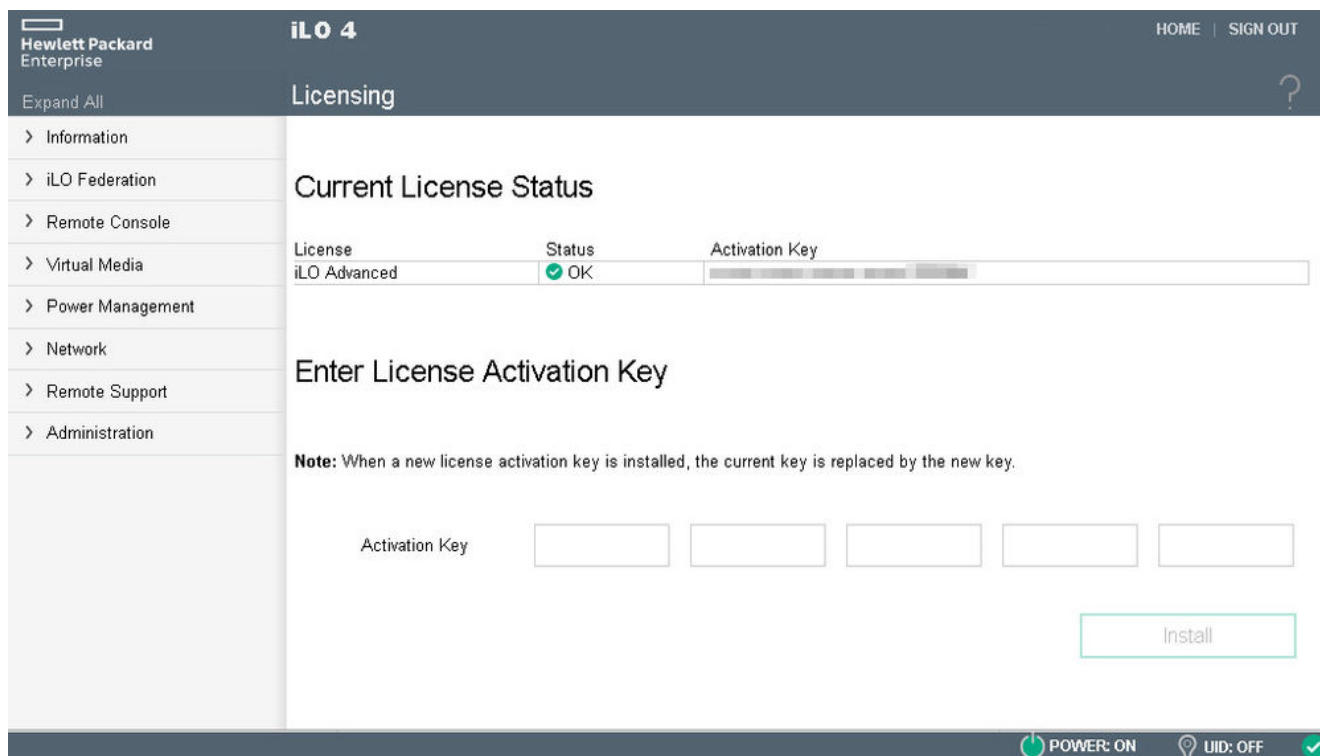

H0 iLO License Activation Keys

As we all know, there are several types of License types and iLO versions;

Versions : iLO1 / iLO2 / iLO3 / iLO4 / iLO5

License Types: iLO Standard / iLO Essentials / iLO Advanced

The below License keys will work on most of the HP Server systems (based on a trial mode)

iLO Standard Trial License Key:

34T6L-4C9PX-X8D9C-GYD26-8SQWM

iLO 1 Advanced License Keys:

247RH-ZPJ8S-7B17D-FCE55-DDD17